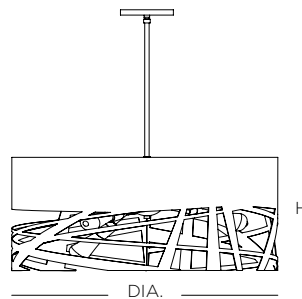

Ordering

Model	Size	Lamping	- Outer Finish	- Inner Finish
STEMP	01 = 24"	MB Medium Base Socket	MB Matte Black Powder Coat	GD Gold Powder Coat
	02 = 30"		BS Brushed Stainless	TC Transparent Copper Powder Coat
	03 = 36"		MW Matte White Powder Coat	MW Matte White Powder Coat

Example: STEMP01MB-MB-GD