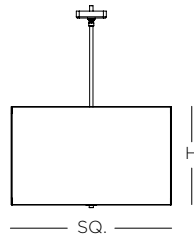

Ordering

Model	Size	Lamping	- Finish	- Fabric
SCLQP	01 = 16" 02 = 24" 03 = 32" 04 = 16" 05 = 24" 06 = 32"	MB Medium Base Socket	BN Brushed Nickel RB Hand-Rubbed Bronze	301 Beige Linen 302 Oatmeal Linen 303 White Linen 304 Black Linen

Example: SCLQP02MB-RB-302