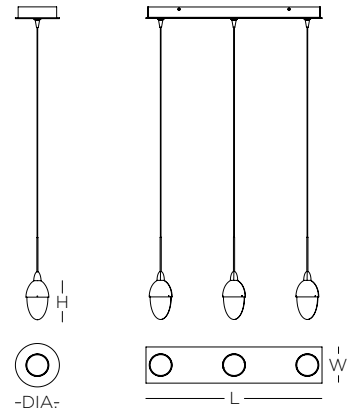

Finish

PN
Polished Nickel