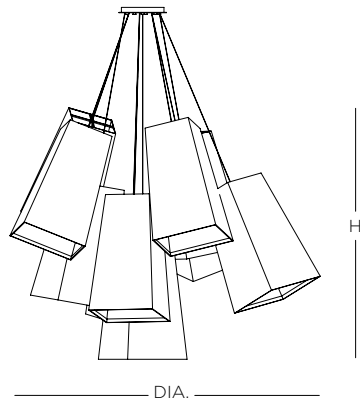

VICTORIA Pendant

Designer: Grant Chappelle

Tapered cascading decorative shade grouping

Fabric shade with metallic liner

12 ft. of field adjustable wire included

Specifications			Medium Base
Size	DIA.	H	Sockets
01	36	29	7 x 60W Max
02	48	36	9 x 60W Max
03	84	77	10x 60W Max

Ordering

Model	Size	Lamping	- Fabric	- Liner
SVTAP	01 = 36" 02 = 48" 03 = 84"	MB Medium Base Socket	303 White Linen 304 Black Linen	GD Gold SL Silver

Example: SVTAP01MB-304-GD

Fabric Options

Liner Options