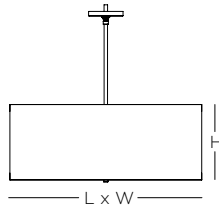

Ordering

Model	Size	Lamping	- Finish	- Fabric
SCLQP	20 = 20" 21 = 24" 22 = 28" 23 = 34"	MB Medium Base Socket	BN Brushed Nickel RB Hand-Rubbed Bronze	301 Beige Linen 302 Oatmeal Linen 303 White Linen 304 Black Linen

Example: SCLQP21MB-BN-303