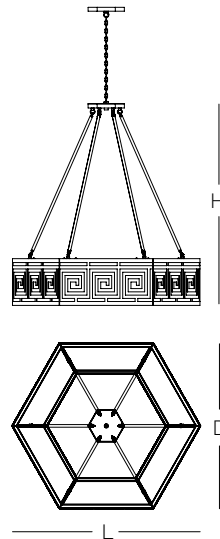

ARGOS Pendant

Designer: Vern Yip

Greek key design motif

White acrylic side and bottom diffusers

Comes standard with second canopy and 6 ft. chain

12 ft. of field adjustable wire included

Specifications				Medium Base
Size	H	L	D	Sockets
01	32"	36"	31-3/8"	6 x 100W max

Ordering

Model	Size	Lamping	- Finish
SARGP	01	MB Medium Base Socket	GB Gloss Black Powder Coat GW Gloss White Powder Coat PC Polished Chrome

Example: SARGP01MB-PC

Finish Options

GB
Gloss Black
Powder Coat

GW
Gloss White
Powder Coat

PC
Polished Chrome