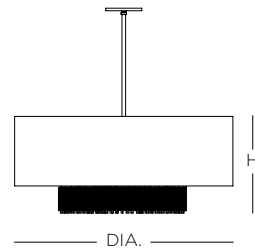

304
Black Linen

GD
Gold

SL
Silver

Polished Nickel
White Organza

ZURI Pendant

Designer: Grant Chappelle

Sheer outer shade with natural quartz crystal chains
 36 in. standard stem kit includes 6 in., 12 in. and 18 in. stems
 Additional stems available, maximum height 12 ft.
 12 ft. of field adjustable wire included