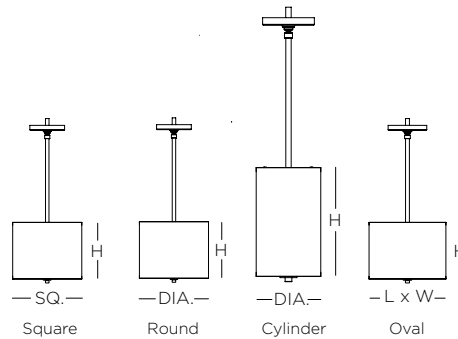

Ordering

Model	Size	Lamping	- Finish	- Fabric
SCLQP	24 = Square 25 = Round 26 = Cylinder 27 = Oval	MB Medium Base Socket	BN Brushed Nickel RB Hand-Rubbed Bronze	301 Beige Linen 302 Oatmeal Linen 303 White Linen 304 Black Linen

Example: SCLQP24MB-BN-303

Finish Options