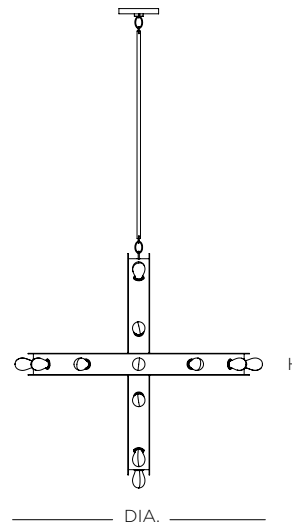

Finish Options

RB Hand-Rubbed Bronze	GD Gold Powder Coat	MW Matte White Powder Coat	MB Matte Black Powder Coat	CU Copper Powder Coat	SM Silver Smoke Powder Coat	MS Warm Metallic Silver Powder Coat