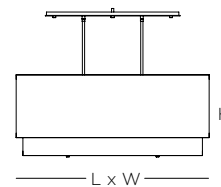

Brushed Nickel
Ivory Silk Dupioni

CASCADE Rectangle Pendant

Fabric shade

White acrylic diffuser with center finials

36 in. standard stem kit includes 6 in., 12 in. and 18 in. stems

Additional stems available, maximum height 12 ft.

12 ft. of field adjustable wire included

Specifications			Medium Base
Size	L x W	H	Sockets
06	43" x 10	14"	3 x 100W max

Ordering

Model	Size	Lamping	- Finish	- Top Fabric	- Bottom Fabric
SCASP	06	MB Medium Base Socket	BN Brushed Nickel RB Hand-Rubbed Bronze	203 Black Silk Dupioni 206 Ivory Silk Dupioni 209 White Silk Dupioni	203 Black Silk Dupioni 206 Ivory Silk Dupioni 209 White Silk Dupioni

Example: SCASP06MB-BN-206-206

Finish Options

Fabric Options