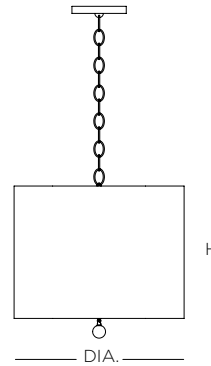

Specifications		Medium Base	
Size	DIA. H	Sockets	
01	18" 14"	2 x 60W Max	
02	24" 16"	4 x 60W Max	

Ordering

Model	Size	Lamping	- Finish	- Fabric
SPPTP	01 = 18" 02 = 24"	MB Medium Base Socket	PN Polished Nickel BN Brushed Nickel RB Hand-Rubbed Bronze	209 White Silk Dupioni 203 Black Silk Dupioni 206 Ivory Silk Dupioni

Example: SPPTP01MB-PN-209

Finish Options

Fabric Options