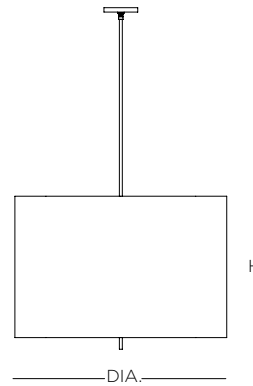

OSLO Pendant

Designer: Vern Yip

Concave octagon fabric shade

36 in. standard stem kit includes 6 in., 12 in. and 18 in. stems

Additional stems available, maximum height 12 ft.

12 ft. of field adjustable wire included