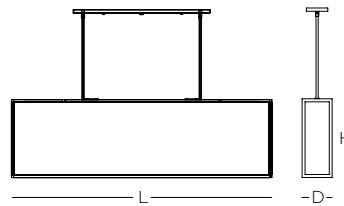

Ordering

Model	Size	Lamping	- Finish
SDARP	01 = 7" 02 = 33" 03 = 60"	MB Medium Base Socket	RB Hand-Rubbed Bronze

Example: SDARP02MB-RB

Finish

RB
Hand-Rubbed Bronze