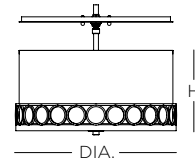

Ordering Flush Mount

Model	Size	Lamping	- Finish	- Fabric
SATRF	01	MB Medium Base Socket L1 LED (120V TRIAC Dimming) L2 LED (120-277V 0-10V Dimming)	PN Polished Nickel RB Hand-Rubbed Bronze	206 Ivory Silk Dupioni 301 Beige Linen 303 White Linen

Example: SATRF01L2-PN-301

Specifications	Medium Base	Integrated LED
Size DIA. H	Sockets	Source Lumens Wattage
01 16" 8"	2 x 60W max	2400 30W
02 20" 10"	3 x 60W max	3200 44W