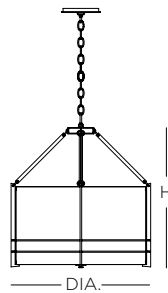

Ordering

Model	Size	Lamping	- Finish	- Fabric
SMESP	03	MB Medium Base Socket L1 LED (120V TRIAC Dimming) L2 LED (120-277V 0-10V Dimming)	PP Burnt Penny Powder Coat RB Hand-Rubbed Bronze	302 Oatmeal Linen 303 White Linen

Example: SMESP03MB-RB-302