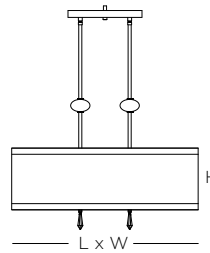

Additional stems available, maximum height 12 ft.

12 ft. of field adjustable wire included

Specifications			Medium Base
Size	L x W	H	Sockets
04	30" x 12"	10"	2 x 100W max
05	36" x 14"	12"	3 x 100W max

Ordering