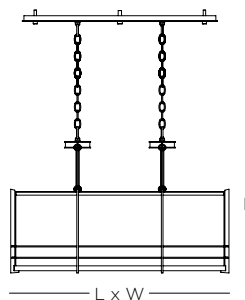

MESA Rectangle Pendant

- Fabric shade
- Sculpted metal decorative framework
- White acrylic diffuser with center finial
- Comes standard with second canopy and 6 ft. chain
- 12 ft. of field adjustable wire included