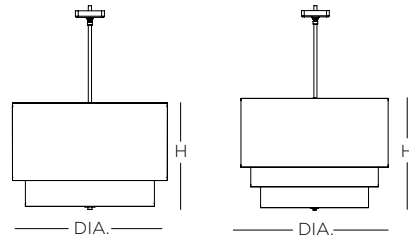

Ordering Double Tier

Model	Size	Lamping	- Finish	- Top Fabric	- Bottom Fabric
SCASP	07 = 20" Double Tier 08 = 24" Double Tier 09 = 32" Double Tier	MB Medium Base Socket	BN Brushed Nickel RB Hand-Rubbed Bronze	203 Black Silk Dupioni 206 Ivory Silk Dupioni 209 White Silk Dupioni	203 Black Silk Dupioni 206 Ivory Silk Dupioni 209 White Silk Dupioni

Example: SCASP07MB-BN-203-206

Ordering Triple Tier

Model	Size	Lamping	- Finish	- Top Fabric	- Center Fabric	- Bottom Fabric
SCASP	10 = 24" Triple Tier 11 = 32" Triple Tier	MB Medium Base Socket	BN Brushed Nickel RB Hand-Rubbed Bronze	203 Black Silk Dupioni 206 Ivory Silk Dupioni 209 White Silk Dupioni	203 Black Silk Dupioni 206 Ivory Silk Dupioni 209 White Silk Dupioni	203 Black Silk Dupioni 206 Ivory Silk Dupioni 209 White Silk Dupioni

Example: SCASP10MB-BN-203-206-209