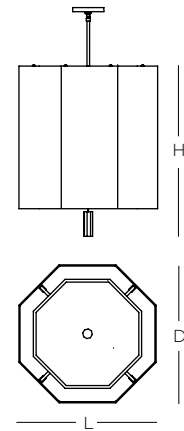

12 ft. of field adjustable wire included

	Specifications			Medium Base
Size	H	L	D	Sockets
01	31"	24-1/2"	24-1/2"	3 x 100W max

Ordering

Model	Size	Lamping	- Finish	- Fabric	-Liner
SSTBP	01	MB Medium Base Socket	GD Gold Powder Coat PN Polished Nickel	303 White Linen 304 Black Linen 406 Manhattan Charcoal	GD Gold SL Silver