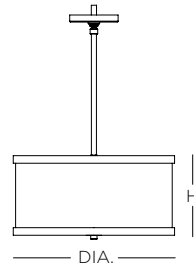

Polished Nickel
White Silk Dupioni

HELIX Pendant

- Fabric shade
- White acrylic bottom diffuser with finial
- Top and bottom metal decorative trim
- 36 in. standard stem kit includes 6 in., 12 in. and 18 in. stems
- Additional stems available, maximum height 12 ft.
- 12 ft. of field adjustable wire included
- Integrated LED option (50,000 Hrs., 90 CRI, CCT 3000K)

Specifications	Medium Base		Integrated LED		
	Size	DIA. H	Sockets	Source Lumens	Wattage
01	16"	8"	2 x 75W max	2400	30W
02	24"	12"	3 x 75W max	3200	44W
03	32"	16"	3 x 100W max	4400	55W

Ordering

Model	Size	Lamping	- Finish	- Fabric
SHLXP	01 = 16" 02 = 24" 03 = 32"	MB Medium Base Socket L1 LED (120V TRIAC Dimming) L2 LED (120-277V 0-10V Dimming)	PN Polished Nickel RB Hand-Rubbed Bronze	203 Black Silk Dupioni 206 Ivory Silk Dupioni 209 White Silk Dupioni

Example: SHLXP02L1-PN-206

Finish Options

Fabric Options