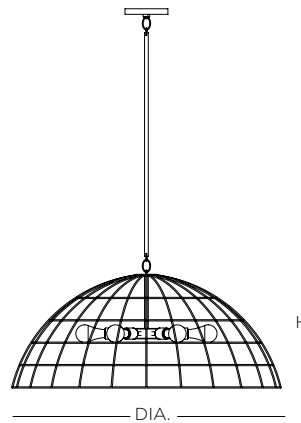

12 ft. of field adjustable wire included

Recommended for use with vintage Edison bulb

Specifications			Medium Base
Size	DIA.	H	Sockets
01	32"	9"	5 x 60W max
02	36"	10"	5 x 75W max
03	48"	13"	6 x 75W max

Example: SPRKP01MB-SM

Finish Options

LOTUS Pendant

Designer: Grant Chappelle

Decorative woven rope over metal armature

36 in. standard stem kit includes 6 in., 12 in. and 18 in. stems

Additional stems available, maximum height 12 ft.

12 ft. of field adjustable wire included

Recommended for use with vintage Edison bulb

Specifications			Medium Base
Size	DIA.	H	Sockets
01	32"	13"	5 x 60W Max
02	36"	15"	5 x 60W Max
03	48"	20"	6 x 60W Max