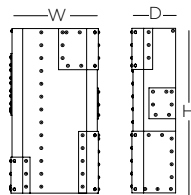

INDUSTRY Sconce

Designer: Grant Chappelle

Layered metal shade with exposed rivets

Antique copper leaf interior finish with hand-rubbed bronze exterior

Specifications				Medium Base
Size	H	W	D	Sockets
01	16"	8"	4"	2 x 60W max

Ordering

Model	Size	Lamping	- Finish
SINDS	01	MB Medium Base Socket	RB Hand-Rubbed Bronze

Example: SINDS01MB-RB

Finish

RB
Hand-Rubbed Bronze