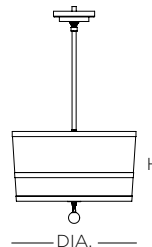

Brushed Nickel
Black Silk Dupioni - Top Fabric
Ivory Silk Dupioni - Bottom Fabric

COCO Pendant

- Fabric shade
- White acrylic bottom diffuser
- Decorative glass accent
- 36 in. standard stem kit includes 6 in., 12 in. and 18 in. stems
- Additional stems available, maximum height 12 ft.
- 12 ft. of field adjustable wire included
- Integrated LED option (50,000 Hrs., 90 CRI, CCT 3000K)

Specifications	Medium Base		Integrated LED			
	Size	DIA.	H	Sockets	Source Lumens	Wattage
01	16"	8"		2 x 75W max	2400	30W
02	20"	10"		2 x 75W max	3200	44W
03	24"	12"		3 x 100W max	3200	44W

Ordering

Model	Size	Lamping	- Finish	- Top Fabric	- Bottom Fabric
SCOCP	01 = 16"	MB Medium Base Socket	BN Brushed Nickel	203 Black Silk Dupioni	203 Black Silk Dupioni
	02 = 20"	L1 LED (120V TRIAC Dimming)	RB Hand-Rubbed Bronze	205 Espresso Silk Dupioni	205 Espresso Silk Dupioni
	03 = 24"	L2 LED (120-277V 0-10V Dimming)		206 Ivory Silk Dupioni	206 Ivory Silk Dupioni

Example: SCOCP02L1-BN-205-206

Finish Options

Fabric Options