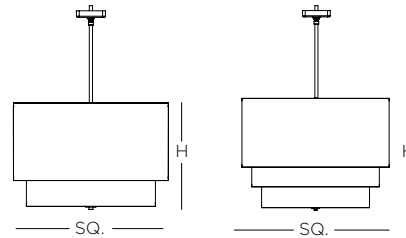

Ordering Double Tier

Model	Size	Lamping	- Finish	- Top Fabric	- Bottom Fabric
SCASP	01 = 20" Double Tier 02 = 24" Double Tier 03 = 32" Double Tier	MB Medium Base Socket	BN Brushed Nickel RB Hand-Rubbed Bronze	203 Black Silk Dupioni 206 Ivory Silk Dupioni 209 White Silk Dupioni	203 Black Silk Dupioni 206 Ivory Silk Dupioni 209 White Silk Dupioni

Example: SCASP01MB-BN-203-203

Ordering Triple Tier

Model	Size	Lamping	- Finish	- Top Fabric	- Center Fabric	- Bottom Fabric
SCASP	04 = 24" Triple Tier 05 = 32" Triple Tier	MB Medium Base Socket	BN Brushed Nickel RB Hand-Rubbed Bronze	203 Black Silk Dupioni 206 Ivory Silk Dupioni 209 White Silk Dupioni	203 Black Silk Dupioni 206 Ivory Silk Dupioni 209 White Silk Dupioni	203 Black Silk Dupioni 206 Ivory Silk Dupioni 209 White Silk Dupioni

Example: SCASP04MB-BN-206-206-209