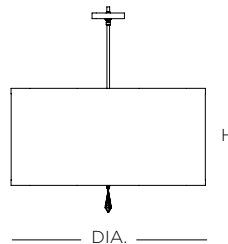

Ordering

Model	Size	Lamping	- Finish	- Fabric	- Liner
SPRSP	04 = 24" 05 = 32" 06 = 36"	MB Medium Base Socket L1 LED (120V TRIAC Dimming) L2 LED (120-277V 0-10V Dimming)	PB Polished Brass PN Polished Nickel	304 Black Linen 209 White Silk Dupioni 303 White Linen	GD Gold SL Silver

Example: SPRSP04MB-PN-209-SL