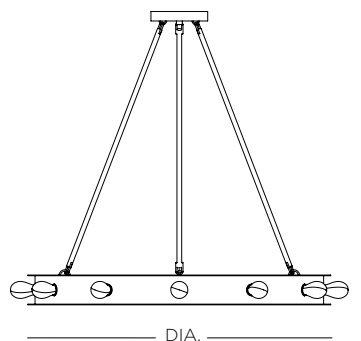

12 ft. of field adjustable wire included

Recommended for use with vintage Edison bulb

Specifications		Medium Base	
Size	DIA.	H	Sockets
01	32"	32"	12 x 40W max
02	36"	36"	14 x 40w max
03	48"	48"	18 x 40w max