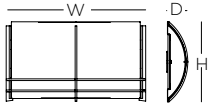

Ordering

Model	Size	Lamping	- Finish	- Fabric
SMESS	01	CB Candelabra Base	PP Burnt Penny Powder Coat RB Hand-Rubbed Bronze	302 Oatmeal Linen 303 White Linen

Example: SMESS01CB-PP-302