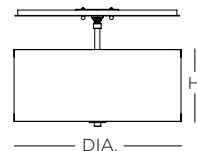

304
Black Linen

Brushed Nickel
Black Linen

CLASSIQUE Semi-Flush Mount

Fabric shade

White acrylic diffuser with finial

2 In. standard stem kit

Integrated LED option (50,000 Hrs., 90 CRI, CCT 3000K)

Specifications			Medium Base	Integrated LED	
Size	DIA.	H	Sockets	Source Lumens	Wattage
01	16"	10"	2 x 60W max	2400	30W
02	20"	12"	2 x 75W max	3200	44W