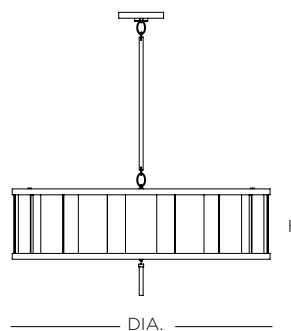

PARK Pendant

Designer: Grant Chappelle

Decorative overlapping connecting metal panels with crystal rod finial

36 in. standard stem kit includes 6 in., 12 in. and 18 in. stems

Additional stems available, maximum height 12 ft.

12 ft. of field adjustable wire included

Recommended for use with vintage Edison bulb

Specifications			Medium Base
Size	DIA.	H	Sockets
01	32"	9"	5 x 60W max
02	36"	10"	5 x 75W max
03	48"	13"	6 x 75W max

Ordering

Model	Size	Lamping	- Finish
SPRKP	01 = 32" 02 = 36" 03 = 48"	MB Medium Base Socket	GD Gold Powder Coat MW Matte White Powder Coat MB Matte Black Powder Coat CU Copper Powder Coat SM Silver Smoke Powder Coat MS Warm Metallic Silver Powder Coat

Example: SPRKP01MB-SM

Finish Options