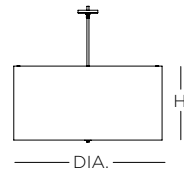

Ordering

Model	Size	Lamping	- Finish	- Fabric
SCLQP	10 = 16"	MB Medium Base Socket	BN Brushed Nickel	301 Beige Linen
	11 = 24"	L1 LED (120V TRIAC Dimming)	RB Hand-Rubbed Bronze	302 Oatmeal Linen
	12 = 32"	L2 LED (120-277V 0-10V Dimming)		303 White Linen
	13 = 16"			304 Black Linen
	14 = 24"			
	15 = 32"			
	16 = 36"			
	17 = 48"			
	18 = 36"			
	19 = 48"			