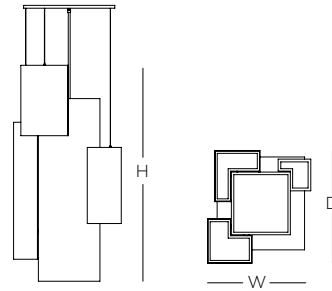

36 in. standard stem kit includes 6 in., 12 in. and 18 in. stems

Additional stems available, maximum height 12 ft.

12 ft. of field adjustable wire included

Specifications				Medium Base
Size	H	W	D	Sockets
01	55"	29"	32"	5 x 60W max