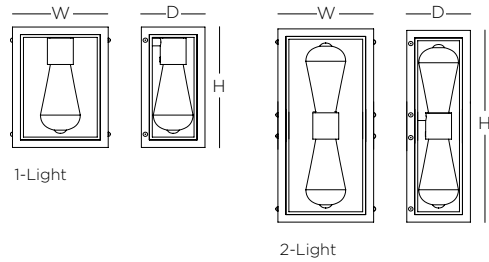

Example: SINDS01MB-RB

Finish

RB
Hand-Rubbed Bronze

DARBY Sconce

Designer: Grant Chappelle

Metal frame with copper screen

Recommended for use with vintage Edison bulb

Specifications				Medium Base
Size	H	L	D	Sockets
01	8"	6"	4"	1 x 60W max
02	14"	6"	4"	2 x 60W max