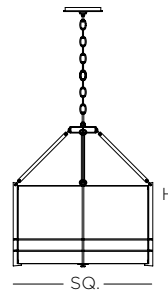

Specifications		Medium Base	
Size	SQ.	H	Sockets
01	24-1/2"	24"	3 x 100W max

Ordering

Model	Size	Lamping	- Finish	- Fabric
SMESP	01	MB Medium Base Socket	PP Burnt Penny Powder Coat RB Hand-Rubbed Bronze	302 Oatmeal Linen 303 White Linen

Example: SMESP01MB-RB-302