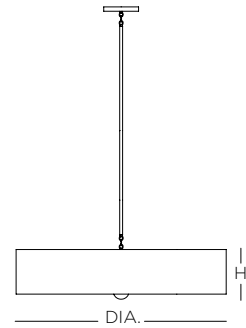

Additional stem sections available, maximum height 12 ft.

12 ft. of field adjustable wire included

Finishes in BB and BN available only on 36 in. models*

Specifications			Medium Base
Size	DIA.	H	Sockets
01	36"	7-3/4"	5 x 75W max (G-Style lamps recommended)
02	48"	10-1/4"	6 x 75W max (G-Style lamps recommended)