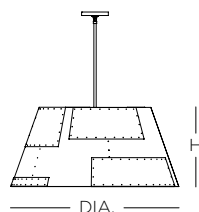

INDUSTRY Pendant

Designer: Grant Chappelle

Layered metal shade with exposed rivets

Antique copper leaf interior finish with hand-rubbed bronze exterior

36 in. standard stem kit includes 6 in., 12 in. and 18 in. stems

Additional stems available, maximum height 12 ft.

12 ft. of field adjustable wire included

Recommended for use with vintage Edison bulb

Specifications			Medium Base
Size	DIA.	H	Sockets
01	24"	11"	2 x 75W max
02	30"	14"	3 x 100W max
03	36"	17"	4 x 100W max