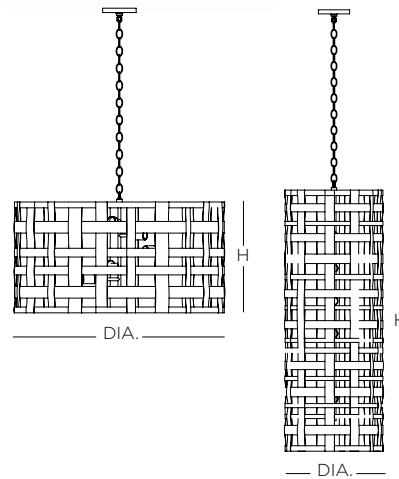

DORAN Pendant

Designer: Grant Chappelle

Decorative weave metal shade

Internal decorative bulb cluster

Comes standard with 6 ft. chain

12 ft. of field adjustable wire included

Specifications		Medium Base	
Size	DIA.	H	Sockets
01	18	48	6 x 60W Max
02	30	16	6 x 60W Max
03	36	9	8 x 60W Max

Ordering

Model	Size	Lamping	- Finish
SDRNP	01 = 18" 02 = 30" 03 = 36"	MB Medium Base Socket	RB Hand-Rubbed Bronze GD Gold Powder Coat MW Matte White Powder Coat CU Copper Powder Coat MB Matte Black Powder Coat SV Silver Powder Coat SM Silver Smoke Powder Coat

Example: SDRNP01MB-GD

Finish Options