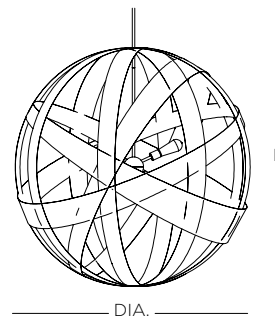

Ordering

Model	Size	Lamping	- Finish
SNNAP	01 = 24" 02 = 36" 03 = 48"	MB Medium Base Socket	MB Matte Black Powder Coat MW Matte White Powder Coat MS Warm Metallic Silver Powder Coat GD Gold Powder Coat CU Copper Powder Coat

Example: SNNAP01-MW

Finish Options