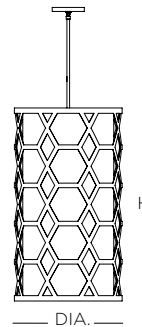

Additional stems available, maximum height 12 ft.

12 ft. of field adjustable wire included

Specifications			Medium Base
Size	DIA.	H	Sockets
01	10"	24"	2 x 60W max
02	15"	30"	4 x 60W max
03	20"	36"	4 x 60W max