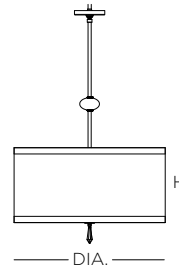

Additional stems available, maximum height 12 ft.

12 ft. of field adjustable wire included

Integrated LED option (50,000 Hrs., 90 CRI, CCT 3000K)

Specifications			Medium Base	Integrated LED	
Size	DIA.	H	Sockets	Source Lumens	Wattage
01	16"	8"	2 x 75W max	2400	30W
02	24"	12"	3 x 75W max	3200	44W
03	32"	16"	3 x 100W max	4400	55W