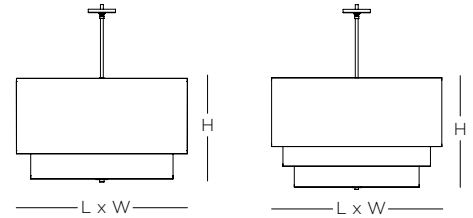

Ordering Double Tier

Model	Size	Lamping	- Finish	- Top Fabric	- Bottom Fabric
SCASP	12 = 22" Double Tier 13 = 26" Double Tier 14 = 30" Double Tier	MB Medium Base Socket	BN Brushed Nickel RB Hand-Rubbed Bronze	203 Black Silk Dupioni 206 Ivory Silk Dupioni 209 White Silk Dupioni	203 Black Silk Dupioni 206 Ivory Silk Dupioni 209 White Silk Dupioni

Example: SCASP12MB-BN-203-206

Ordering Triple Tier

Model	Size	Lamping	- Finish	- Top Fabric	- Center Fabric	- Bottom Fabric
SCASP	15 = 26" Triple Tier 16 = 30" Triple Tier	MB Medium Base Socket	BN Brushed Nickel RB Hand-Rubbed Bronze	203 Black Silk Dupioni 206 Ivory Silk Dupioni 209 White Silk Dupioni	203 Black Silk Dupioni 206 Ivory Silk Dupioni 209 White Silk Dupioni	203 Black Silk Dupioni 206 Ivory Silk Dupioni 209 White Silk Dupioni

Example: SCASP15MB-BN-203-206-209