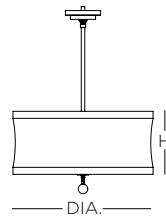

Polished Nickel
Black Silk Dupioni

AUDREY Pendant

Fabric shade

White acrylic bottom diffuser

Decorative glass accent

36 in. standard stem kit includes 6 in., 12 in. and 18 in. stems

Additional stems available, maximum height 12 ft.

12 ft. of field adjustable wire included

Integrated LED option (50,000 Hrs., 90 CRI, CCT 3000K)

Size	DIA.	H	Medium Base	Integrated LED	
			Sockets	Source Lumens	Wattage
01	16"	7"	2 x 75W max	2400	30W
02	24"	12"	3 x 75W max	3200	44W
03	32"	16"	3 x 100W max	4400	55W

Ordering

Model	Size	Lamping	- Finish	- Fabric
SAUDP	01 = 16"	MB Medium Base Socket	PN Polished Nickel	203 Black Silk Dupioni
	02 = 24"	L1 LED (120V TRIAC Dimming)	RB Hand-Rubbed Bronze	206 Ivory Silk Dupioni
	03 = 32"	L2 LED (120-277V 0-10V Dimming)		209 White Silk Dupioni

Example: SAUDP01MB-PN-203

Finish Options

Fabric Options