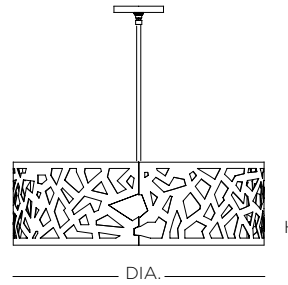

Ordering

Model	Size	Lamping	- Finish	- Fabric
SSIMP	01 = 24" 02 = 30" 03 = 36"	MB Medium Base Socket	MB Matte Black Powder Coat MW Matte White Powder Coat MS Warm Metallic Silver Powder Coat CU Copper Powder Coat GD Gold Powder Coat	303 White Linen 304 Black Linen

Example: SSIMP02MB-MB-303

Finish Options

Fabric Options