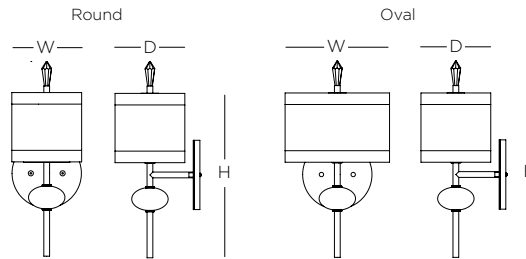

Ordering

Model	Size	Lamping	- Finish	- Fabric
SATHS	01 = Round 02 = Oval	CB Candelabra Base	BN Brushed Nickel PN Polished Nickel	203 Black Silk Dupioni 206 Ivory Silk Dupioni 209 White Silk Dupioni

Example: SATHS02CB-BN-203

Finish Options

BN
Brushed Nickel

PN
Polished Nickel