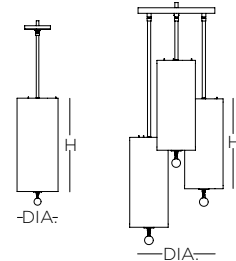

Ordering Single Cylinder

Model	Size	Lamping
SKATP	01 = Cylinder	MB Medium Base Socket

- Finish
BN Brushed Nickel
RB Hand-Rubbed Bronze

- Fabric
301 Beige Linen
302 Oatmeal Linen
303 White Linen
304 Black Linen

Example: SKATP01MB-BN-301

Ordering Trio Cylinder

Model	Size	Lamping
SKATP	02 = Trio Cylinder	MB Medium Base Socket

- Finish
BN Brushed Nickel
RB Hand-Rubbed Bronze

- Fabric Shade 1
301 Beige Linen
302 Oatmeal Linen
303 White Linen
304 Black Linen

- Fabric Shade 2
301 Beige Linen
302 Oatmeal Linen
303 White Linen
304 Black Linen

- Fabric Shade 3
301 Beige Linen
302 Oatmeal Linen
303 White Linen
304 Black Linen

Example: SKATP02MB-BN-301-302-303