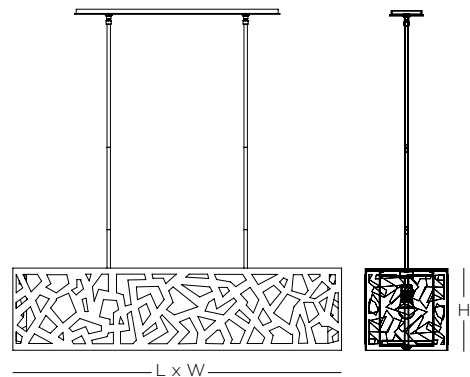

Additional stems available, maximum height 12 ft.

12 ft. of field adjustable wire included

Specifications			Medium Base
Size	L x W	H	Sockets
O4	36" x 9"	9"	3 x 75W max
O2	48" x 12"	12"	3 x 100W max

Ordering