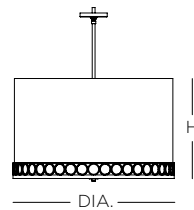

ASTORIA Round Pendant

Fabric shade

White acrylic bottom diffuser with finial

Decorative cut metal ring accents

36 in. standard stem kit includes 6 in., 12 in. and 18 in. stems

Additional stems available, maximum height 12 ft.

12 ft. of field adjustable wire included

Integrated LED option (50,000 Hrs., 90 CRI, CCT 3000K)

Ordering

Model	Size	Lamping	- Finish	- Fabric
SATRP	04 = 16" 05 = 24" 06 = 32"	MB Medium Base Socket L1 LED (120V TRIAC Dimming) L2 LED (120-277V 0-10V Dimming)	PN Polished Nickel RB Hand-Rubbed Bronze	301 Beige Linen 303 White Linen

Example: SATRP05L2-RB-301

Finish Options

Fabric Options