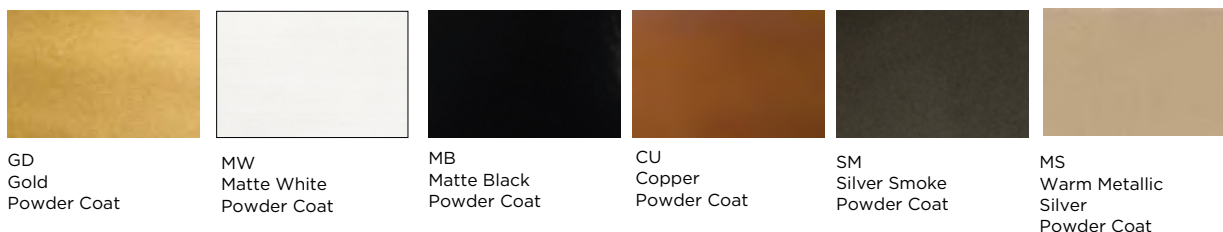

Finish Options