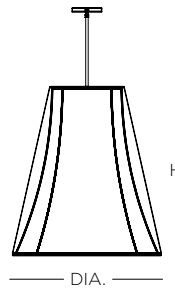

Specifications		Medium Base	
Size	DIA.	H	Sockets
01	24"	27"	1 x 40W max
02	30"	34"	1 x 60W max

Ordering

Model	Size	Lamping	- Finish	- Fabric
SSILP	01 = 24" 02 = 30"	MB Medium Base Socket	PN Polished Nickel RB Hand-Rubbed Bronze	601 White Sheer Organza 602 Bronze Sheer Organza

Example: SSILP01MB-PN-601