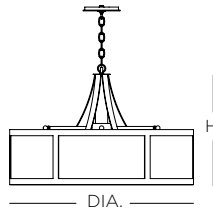

Ordering

Model	Size	Lamping	- Finish	- Fabric
SCHLP	01 = 30"	CB Candelabra Base	PP Burnt Penny Powder Coat	202 Aztec Gold Silk Dupioni
	02 = 36"		RB Hand-Rubbed Bronze	206 Ivory Silk Dupioni 302 Oatmeal Linen

Example: SCHLP01CB-PP-202