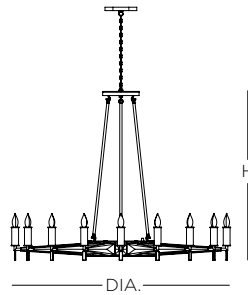

MILAN Pendant

Designer: Vern Yip

- Solid hard wood decorative arms
- Open sculpted metal center
- Crystal accents
- Comes standard with second canopy and 6 ft. chain
- 12 ft. of field adjustable wire included
- Candelabra base