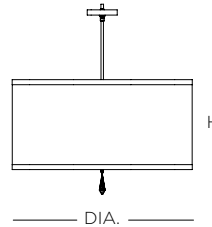

Polished Nickel
Black Liner
Silver Liner

PARIS Petal Pendant

Designer: Vern Yip

Fabric shade with metallic liner

White acrylic bottom diffuser

Decorative crystal finial

36 in. standard stem kit includes 6 in., 12 in. and 18 in. stems

Additional stems available, maximum height 12 ft.

12 ft. of field adjustable wire included

Integrated LED option (50,000 Hrs., 90 CRI, CCT 3000K)

Specifications			Medium Base	Integrated LED	
Size	DIA.	H	Sockets	Source Lumens	Wattage
01	24"	12"	3 x 60W max	3200	44W
02	32"	16"	3 x 100W max	4400	55W
03	36"	18"	3 x 100W max	4400	55W

Ordering

Model	Size	Lamping	- Finish	- Fabric	- Liner
SPRSP	01 = 24"	MB Medium Base Socket	PB Polished Brass	209 White Silk Dupioni	GD Gold
	02 = 32"	L1 LED (120V TRIAC Dimming)	PN Polished Nickel	303 White Linen	SL Silver
	03 = 36"	L2 LED (120-277V 0-10V Dimming)		304 Black Linen	

Example: SPRSP01MB-PN-209-GD

Finish Options

Fabric Options

Liner Options