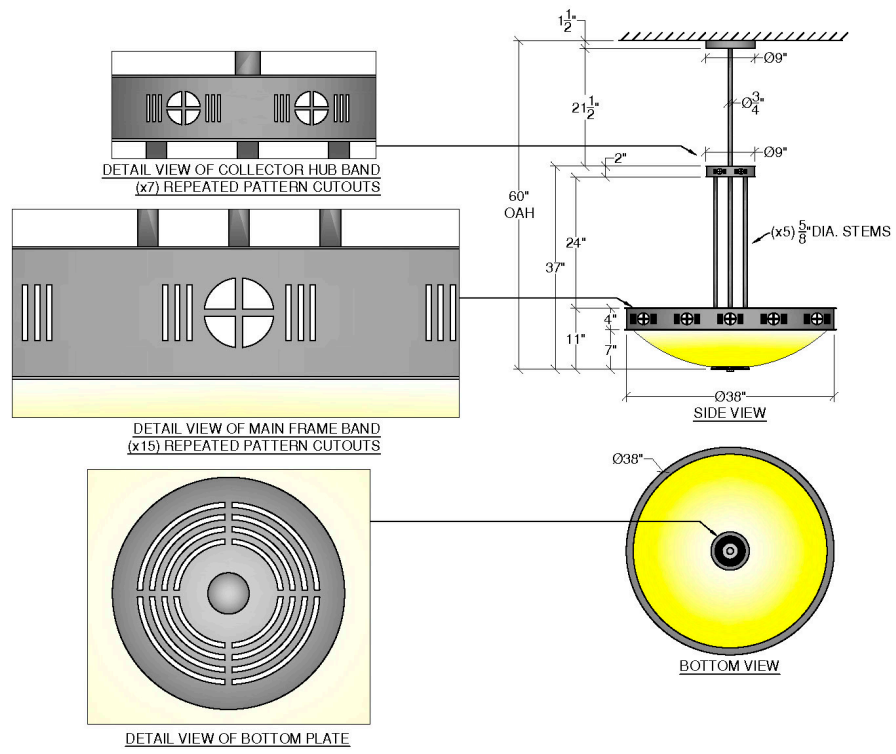

UltraLights

Custom

MADE IN AMERICA

Specifications

Description:
 Modified 19435-38 Duo stem hung (5 stems) pendant with custom cutouts on 4" band, open decorative metal detail plate on the bottom of the diffuser.

Dimensions:
 Approx. 38" diameter x 5' oah.

Lamping:
 33.6w Integrated 3500K LED lamping, 120 volt, 4724 lumens @ the source for dry locations. Standard phase dimming.

Diffuser:
 Faux Alabaster Acrylic Diffuser

Approved by: _____		Date: _____	
project name / location: ST. JOSEPH'S, COCKEYSVILLE		quote #: 23-187	
specifier name / location: -		date: 8/1/2023 2:16 PM	
scale: 1/2" = 1'-0"	rev: 2	drawn by: KBH	