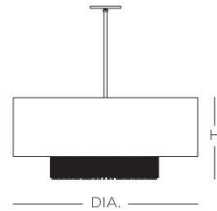

STONEGATE
DESIGNS

CUSTOM LIGHTING

MADE IN AMERICA

Polished Nickel
White Organza

ZURI Pendant

Designer: Grant Chappelle

Sheer outer shade with natural quartz crystal chains
 36 in. standard stem kit includes 6 in., 12 in. and 18 in. stems
 Additional stems available, maximum height 12 ft.
 12 ft. of field adjustable wire included

Specifications		Medium Base	
Size	DIA. H	Sockets	
01	24" 12"	3 x 60W max	
02	30" 14"	3 x 100W max	

Ordering

Model	Size	Lamping	- Finish	- Fabric
SZURP	01 = 24" 02 = 30"	MB Medium Base Socket	PN Polished Nickel PP Burnt Penny Powder Coat	601 White Sheer Organza 602 Bronze Sheer Organza