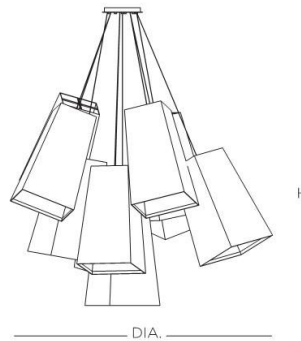

STONEGATE
DESIGNS

CUSTOM LIGHTING

MADE IN AMERICA

VICTORIA Pendant

Designer: Grant Chappelle

Tapered cascading decorative shade grouping

Fabric shade with metallic liner

12 ft. of field adjustable wire included

Specifications			Medium Base
Size	DIA.	H	Sockets
01	36	29	7 x 60W Max
02	48	36	9 x 60W Max
03	84	77	10x 60W Max

Ordering

Model	Size	Lamping	- Fabric	- Liner
SVTAP	01 = 36" 02 = 48" 03 = 84"	MB Medium Base Socket	303 White Linen 304 Black Linen	GD Gold SL Silver