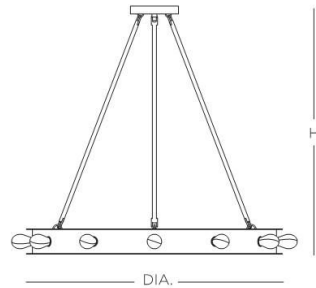

STONEGATE
DESIGNS

CUSTOM LIGHTING

MADE IN AMERICA

Hand-Rubbed Bronze

UPTOWN Pendant

Designer: Grant Chappelle

Tubular ring with multiple sockets

Comes standard with second canopy and 6 ft. chain

12 ft. of field adjustable wire included

Recommended for use with vintage Edison bulb

Specifications Medium Base

Size	DIA.	H	Sockets
01	32"	32"	12 x 40W max
02	36"	36"	14 x 40w max
03	48"	48"	18 x 40w max

Ordering

Model	Size	Lamping	- Finish
SUTNP	01 = 32"	MB Medium Base Socket	RB Hand-Rubbed Bronze
	02 = 36"		GD Gold Powder Coat
	03 = 48"		MW Matte White Powder Coat
			MB Matte Black Powder Coat
			CU Copper Powder Coat
			SM Silver Smoke Powder Coat
			MS Warm Metallic Silver Powder Coat