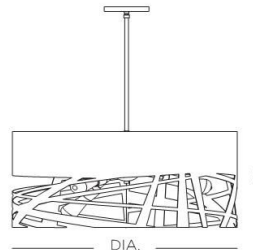

STONEGATE
DESIGNS

CUSTOM LIGHTING

MADE IN AMERICA

Brushed Stainless
Transparent Copper

TEMPEST Pendant

Designer: Grant Chappelle

Decorative cut metal shade with internal decorative bulb cluster

36 in. standard stem kit includes 6 in., 12 in. and 18 in. stems

Additional stems available, maximum height 12 ft.

12 ft. of field adjustable wire included

Recommended for use with vintage Edison bulb

Specifications		Medium Base	
Size	DIA.	H	Sockets
01	24"	13"	3 x 60W max
02	30"	16"	5 x 100W max
03	36"	19"	5 x 100W max

Ordering

Model	Size	Lamping	- Outer Finish	-Inner Finish
STEMP	01 = 24" 02 = 30" 03 = 36"	MB Medium Base Socket	MB Matte Black Powder Coat BS Brushed Stainless MW Matte White Powder Coat	GD Gold Powder Coat TC Transparent Copper Powder Coat MW Matte White Powder Coat