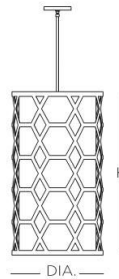

Fabric inner shade

White acrylic bottom diffuser

36 in. standard stem kit includes 6 in., 12 in. and 18 in. stems

Additional stems available, maximum height 12 ft.

12 ft. of field adjustable wire included

Specifications

Size	DIA.	H	Medium Base Sockets
01	10"	24"	2 x 60W max
02	15"	30"	4 x 60W max
03	20"	36"	4 x 60W max

Ordering

Model	Size	Lamping	- Finish	- Fabric
STAZP	01 = 10" 02 = 15" 03 = 20"	MB Medium Base Socket	CU Copper Powder Coat GD Gold Powder Coat MB Matte Black Powder Coat MW Matte White Powder Coat MS Warm Metallic Silver Powder Coat	303 White Linen 304 Black Linen