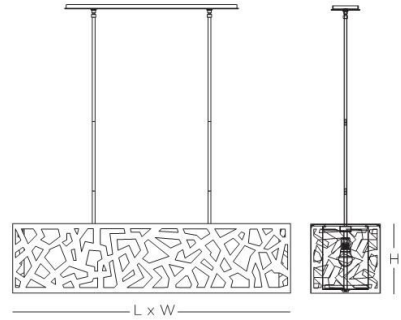

White acrylic bottom diffuser

(2) 36 in. standard stem kit includes 6 in., 12 in. and 18 in. stems

Additional stems available, maximum height 12 ft.

12 ft. of field adjustable wire included

Specifications

Size	L x W	H	Sockets
04	36" x 9"	9"	3 x 75W max
02	48" x 12"	12"	3 x 100W max

Medium Base

Ordering

Model	Size	Lamping
SSIMP	04 = 36" 05 = 48"	MB Medium Base Socket

- Finish

MB Matte Black Powder Coat
 MW Matte White Powder Coat
 MS Warm Metallic Silver Powder Coat
 CU Copper Powder Coat
 GD Gold Powder Coat