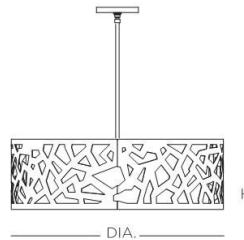

STONEGATE
DESIGNS

CUSTOM LIGHTING

MADE IN AMERICA

Warm Metallic Silver
White Linen

SIMONE Round Pendant

Designer: Grant Chappelle

Outside laser cut with textured powder coated finish

Fabric inside shade

White acrylic bottom diffuser

36 in. standard stem kit includes 6 in., 12 in. and 18 in. stems

Additional stems available, maximum height 12 ft.

12 ft. of field adjustable wire included

Specifications		Medium Base	
Size	DIA.	H	Sockets
01	24"	8"	3 x 75W max
02	30"	10"	4 x 100W max
03	36"	12"	4 x 100W max

Ordering

Model	Size	Lamping	- Finish	- Fabric
SSIMP	01 = 24" 02 = 30" 03 = 36"	MB Medium Base Socket	MB Matte Black Powder Coat MW Matte White Powder Coat MS Warm Metallic Silver Powder Coat CU Copper Powder Coat GD Gold Powder Coat	303 White Linen 304 Black Linen