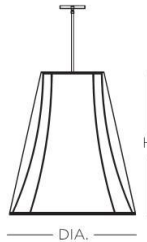

STONEGATE
DESIGNS

CUSTOM LIGHTING

MADE IN AMERICA

Polished Nickel
White Sheer Organza

SILHOUETTE Pendant

Designer: Grant Chappelle

Sheer organza outer shade with white inner shade

36 in. standard stem kit includes 6 in., 12 in. and 18 in. stems

Additional stems available, maximum height 12 ft.

12 ft. of field adjustable wire included

Recommended for use with G-style bulb

Specifications			Medium Base
Size	DIA.	H	Sockets
01	24"	27"	1 x 40W max
02	30"	34"	1 x 60W max

Ordering

Model	Size	Lamping	- Finish	- Fabric
SSILP	01 = 24" 02 = 30"	MB Medium Base Socket	PN Polished Nickel RB Hand-Rubbed Bronze	601 White Sheer Organza 602 Bronze Sheer Organza

Example: SSILP01MB-PN-601