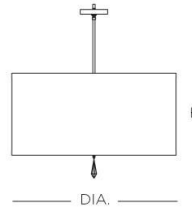

Decorative crystal finial

36 in. standard stem kit includes 6 in., 12 in. and 18 in. stems

Additional stems available, maximum height 12 ft.

12 ft. of field adjustable wire included

Integrated LED option (50,000 Hrs., 90 CRI, CCT 3000K)

Specifications	Medium Base		Integrated LED			
	Size	DIA.	H	Sockets	Source Lumens	Wattage
04	24"	12"		3 x 60W max	3200	44W
05	32"	16"		3 x 100W max	4400	55W
06	36"	18"		3 x 100W max	4400	55W

Ordering

Model	Size	Lamping	- Finish	- Fabric	- Liner
SPRSP	04 = 24" 05 = 32" 06 = 36"	MB Medium Base Socket L1 LED (120V TRIAC Dimming) L2 LED (120-277V 0-10V Dimming)	PB Polished Brass PN Polished Nickel	304 Black Linen 209 White Silk Dupioni 303 White Linen	GD Gold SL Silver