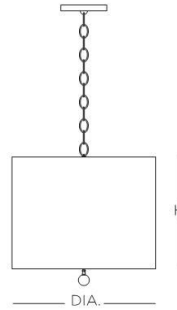

# PARIS Petite Petal Pendant

Designer: Vern Yip

Clover shaped fabric shade

White acrylic bottom diffuser

Decorative crystal finial

Comes standard with 6ft. chain

12 ft. of field adjustable wire included

Specifications		Medium Base	
Size	DIA.	H	Sockets
01	18"	14"	2 x 60W Max
02	24"	16"	4 x 60W Max

## Ordering

Model	Size	Lamping	- Finish	- Fabric
SPPTP	01 = 18" 02 = 24"	MB Medium Base Socket	PN Polished Nickel BN Brushed Nickel RB Hand-Rubbed Bronze	209 White Silk Dupioni 203 Black Silk Dupioni 206 Ivory Silk Dupioni