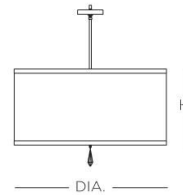

Decorative crystal finial

36 in. standard stem kit includes 6 in., 12 in. and 18 in. stems

Additional stems available, maximum height 12 ft.

12 ft. of field adjustable wire included

Integrated LED option (50,000 Hrs., 90 CRI, CCT 3000K)

| Specifications | | | Medium Base | Integrated LED | |
|----------------|------|-----|--------------|----------------|---------|
| Size | DIA. | H | Sockets | Source Lumens | Wattage |
| 01 | 24" | 12" | 3 x 60W max | 3200 | 44W |
| 02 | 32" | 16" | 3 x 100W max | 4400 | 55W |
| 03 | 36" | 18" | 3 x 100W max | 4400 | 55W |