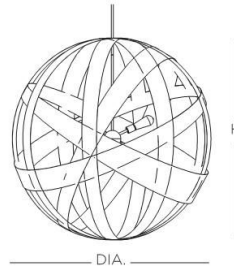

12 ft. of field adjustable wire included

Specifications			Medium Base
Size	DIA.	H	Sockets
01	24"	24"	4 x 60W Max
02	36"	36"	6 x 60W Max
03	48"	48"	8x 60W Max

Ordering

Model	Size	Lamping	- Finish
SNNAP	01 = 24" 02 = 36" 03 = 48"	MB Medium Base Socket	MB Matte Black Powder Coat MW Matte White Powder Coat MS Warm Metallic Silver Powder Coat GD Gold Powder Coat CU Copper Powder Coat