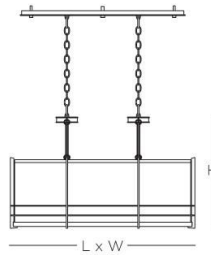

Comes standard with second canopy and 6 ft. chain

12 ft. of field adjustable wire included

Specifications			Medium Base
Size	L x W	H	Sockets
02	40" x 18	24"	2 x 100W max

Ordering

Model	Size	Lamping	- Finish	- Fabric
SMESP	02	MB Medium Base Socket	PP Burnt Penny Powder Coat RB Hand-Rubbed Bronze	302 Oatmeal Linen 303 White Linen