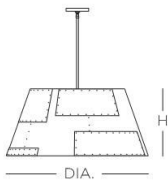

STONEGATE
DESIGNS

CUSTOM LIGHTING

MADE IN AMERICA

INDUSTRY Pendant

Designer: Grant Chappelle

Layered metal shade with exposed rivets

Antique copper leaf interior finish with hand-rubbed bronze exterior

36 in. standard stem kit includes 6 in., 12 in. and 18 in. stems

Additional stems available, maximum height 12 ft.

12 ft. of field adjustable wire included

Recommended for use with vintage Edison bulb

Specifications			Medium Base
Size	DIA.	H	Sockets
01	24"	11"	2 x 75W max
02	30"	14"	3 x 100W max
03	36"	17"	4 x 100W max

Ordering

Model	Size	Lamping	- Finish
SINDP	01 = 24" 02 = 30" 03 = 36"	MB Medium Base Socket	RB Hand-Rubbed Bronze

Example: SINDP02MB-RB

Finish

RB
Hand-Rubbed Bronze

joe kraus lighting 

301-537-5808

joe@joe kraus lighting.com