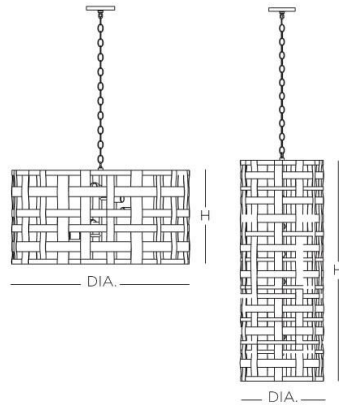

Gold

Hand-Rubbed Bronze

DORAN Pendant

Designer: Grant Chappelle

Decorative weave metal shade

Internal decorative bulb cluster

Comes standard with 6 ft. chain

12 ft. of field adjustable wire included

Specifications		Medium Base	
Size	DIA. H	Sockets	
01	18 48	6 x 60W Max	
02	30 16	6 x 60W Max	
03	36 9	8 x 60W Max	

Ordering

Model	Size	Lamping	- Finish
SDRNP	01 = 18"	MB Medium Base Socket	RB Hand-Rubbed Bronze
	02 = 30"		GD Gold Powder Coat
	03 = 36"		MW Matte White Powder Coat
			CU Copper Powder Coat
			MB Matte Black Powder Coat
			SV Silver Powder Coat
			SM Silver Smoke Powder Coat

Example: SDRNP01MB-GD

Finish Options

RB Hand-Rubbed Bronze	GD Gold Powder Coat	MW Matte White Powder Coat	CU Copper Powder Coat

MB Matte Black Powder Coat	SV Silver Powder Coat	SM Silver Smoke Powder Coat