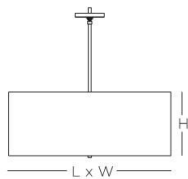

Additional stems available, maximum height 12 ft.

12 ft. of field adjustable wire included

Specifications			Medium Base
Size	L x W	H	Sockets
20	20" x 12"	7-1/2"	2 x 75W max
21	24" x 14-1/2"	9"	2 x 75W max
22	28" x 17-1/2"	11"	2 x 100W max
23	34 x 21"	13"	3 x 100W max

Ordering

Model	Size	Lamping	- Finish	- Fabric
SCLQP	20 = 20" 21 = 24" 22 = 28" 23 = 34"	MB Medium Base Socket	BN Brushed Nickel RB Hand-Rubbed Bronze	301 Beige Linen 302 Oatmeal Linen 303 White Linen 304 Black Linen