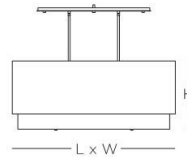

STONEGATE
DESIGNS

CUSTOM LIGHTING

MADE IN AMERICA

Brushed Nickel
Ivory Silk Dupioni

CASCADE Rectangle Pendant

Fabric shade

White acrylic diffuser with center finials

36 in. standard stem kit includes 6 in., 12 in. and 18 in. stems

Additional stems available, maximum height 12 ft.

12 ft. of field adjustable wire included

Specifications			Medium Base
Size	L x W	H	Sockets
06	43" x 10	14"	3 x 100W max

Ordering

Model	Size	Lamping	- Finish	- Top Fabric	- Bottom Fabric
SCASP	06	MB Medium Base Socket	BN Brushed Nickel RB Hand-Rubbed Bronze	203 Black Silk Dupioni 206 Ivory Silk Dupioni 209 White Silk Dupioni	203 Black Silk Dupioni 206 Ivory Silk Dupioni 209 White Silk Dupioni