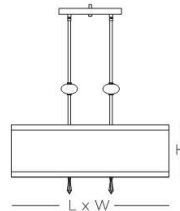

(2) 36 in. standard stem kit includes 6 in., 12 in. and 18 in. stems

Additional stems available, maximum height 12 ft.

12 ft. of field adjustable wire included

Specifications			Medium Base
Size	L x W	H	Sockets
04	30" x 12"	10"	2 x 100W max
05	36" x 14"	12"	3 x 100W max

Ordering

Model	Size	Lamping	- Finish	- Fabric
SATHP	04 = 30" 05 = 36"	MB Medium Base Socket	BN Brushed Nickel PN Polished Nickel	203 Black Silk Dupioni 206 Ivory Silk Dupioni 209 White Silk Dupioni

Example: SATHS04MB-BN-206