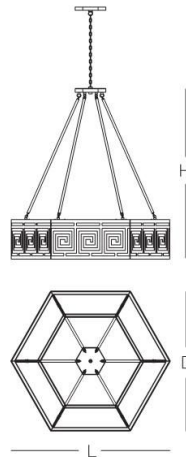

Polished Chrome

ARGOS Pendant

Designer: Vern Yip

Greek key design motif

White acrylic side and bottom diffusers

Comes standard with second canopy and 6 ft. chain

12 ft. of field adjustable wire included

Specifications				Medium Base
Size	H	L	D	Sockets
01	32"	36"	31-3/8"	6 x 100W max

Ordering

Model	Size	Lamping	- Finish
SARGP	01	MB Medium Base Socket	GB Gloss Black Powder Coat GW Gloss White Powder Coat PC Polished Chrome

Example: SARGP01MB-PC

Finish Options

GB
Gloss Black
Powder Coat

GW
Gloss White
Powder Coat

PC
Polished Chrome