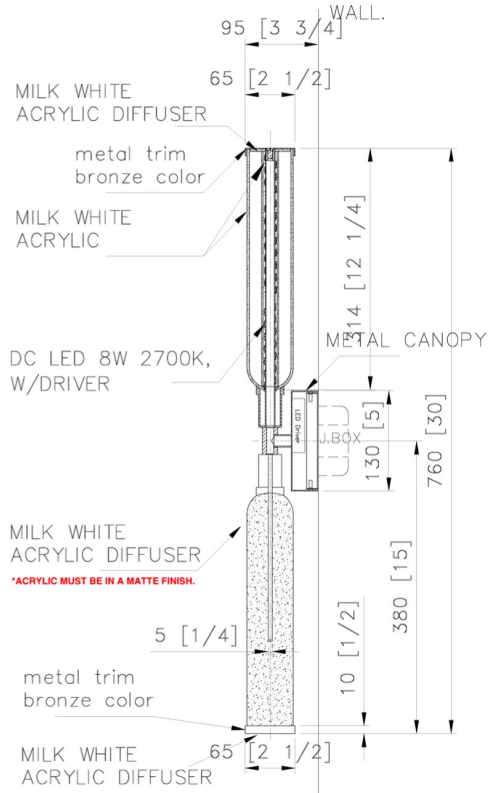

side view

SCALE: 1 : 7

CUSTOM WALL SCONCE
ITEM NO: WS-01 QTY: 32pcs

Promenade Multifamily

Approval: PH & AL Date: 01.13.2025

Signed By: ANNA LOMAX

Estimated Leads time are contingent upon receiving approved submittals and are subject to change

Les Industries CENTURY Industries Inc.
5645 Royalmount Ave.
Montreal, Quebec, Canada H4P 2P9
Tel: 514-842-3933 Fax: 514-842-7481
Toll free Canada only: 1-877-842-3934
Date: 2024/07/05 Rev: 2024/10/04
(yyyy/mm/dd) (yyyy/mm/dd)

Dwg. #