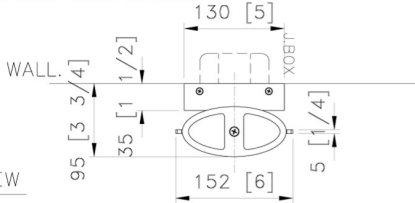

NOTES:

- 1)METAL: ALL EXPOSED METAL FINISH TO BE BRONZE PAINTED COLOR
- 2)SHADE: MILK WHITE ACRYLIC.
- 3)LAMPING: INTEGRATED LED 16W(1200LMS) 2700K. DIMMABLE.120V.AC. 60HZ W/DRIVER@WALL CANOPY
- 4)HARD WIRED. SUITABLE FOR INDOOR(DRY)LOCATION USE UL/CUL APPROVED
- ***APPROX MAX. WEIGHTS:12LBS

SCALE: 1 : 7

SCALE: 1 : 7

SCALE: 1 : 7

CUSTOM WALL SCONCE
ITEM NO: WS-01 QTY: 32pcs

Promenade Multifamily

Approval: PH & AL Date: 01.13.2025

Signed By: ANNA LOMAX

Estimated Leads time are contingent upon receiving approved submittals and are subject to change

Les Industries CENTURY Industries Inc.
5645 Royalmount Ave.
Montreal, Quebec, Canada H4P 2P9
Tel: 514-842-3933 Fax: 514-842-7481
Toll free Canada only: 1-877-842-3934
Date: 2024/07/05 Rev: 2024/10/04
(yyyy/mm/dd) (yyyy/mm/dd)

Dwg. #