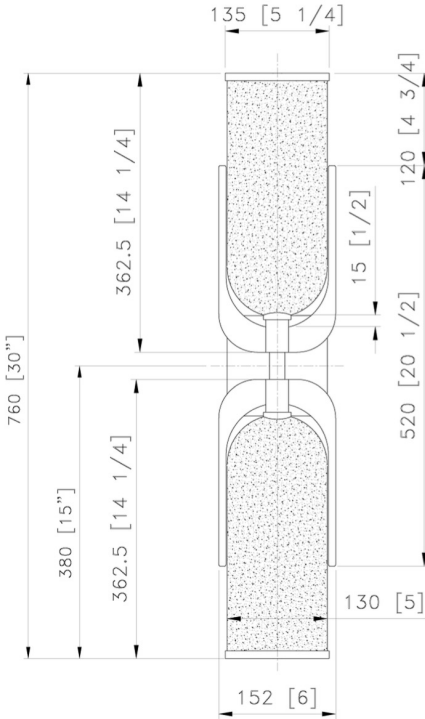

TOP VIEW

front view

SCALE: 1 : 7