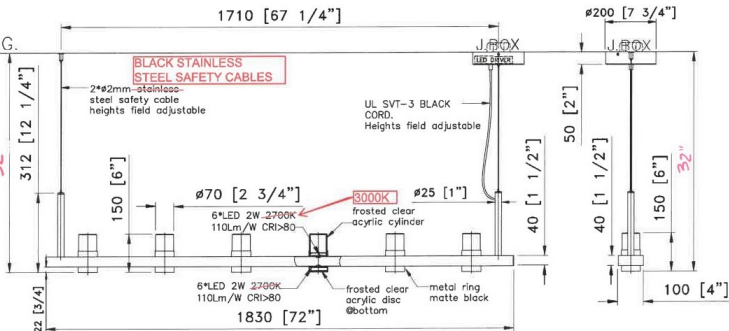

Custom Linear Bar Fixture - 144"

AA: APPROVED AS NOTED

NOTES:

- 1) METAL: ALL EXPOSED METAL FINISH TO BE POWDER COATED MATTE BLACK
 - 2) SHADE: FROSTED CLEAR ACRYLIC
 - 3) LAMPING: INTEGRATED LED 24W, NON DIMMABLE, W/DRIVER@CANOPY
 - 4) HARD WIRED. SUITABLE FOR INDOOR(DRY) LOCATION USE. 120V. A.C. 60Hz
 - 5) UL/CUL APPROVED
- ***APPROX MAX. WEIGHTS: 25LBS

Please provide Dimmable

AA: All parts & pieces to have Black finish

AA: Coordinate mounting height in field with designer

TOP VIEW

SCALE: 1:15

TO BE VERIFIED IN FIELD

FRONT VIEW

SCALE: 1:15

SIDE VIEW

SCALE: 1:15

CUSTOM BAR DIRECT/INDIRECT LIGHTING PENDANT

ITEM NO:K8 QTY:2X

Approval: Date: _____

With comments: _____

Signed By: _____

Estimated Leads time are contingent upon receiving approved submittals and are subject to change