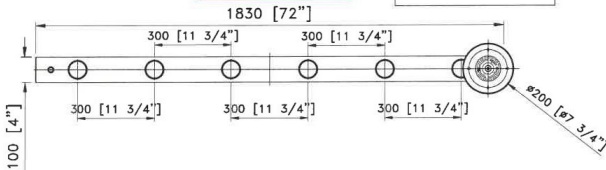

Custom Linear Bar Fixture - 144"

AA: APPROVED AS NOTED

NOTES:

- 1) METAL: ALL EXPOSED METAL FINISH TO BE POWDER COATED MATTE BLACK
 - 2) SHADE: FROSTED CLEAR ACRYLIC
 - 3) LAMPING: INTEGRATED LED 24W, NON DIMMABLE, W/DRIVER@CANOPY
 - 4) HARD WIRED. SUITABLE FOR INDOOR(DRY) LOCATION USE. 120V. A.C. 60Hz
 - 5) UL/CUL APPROVED
- ***APPROX MAX. WEIGHTS: 25LBS

Please provide Dimmable

AA: All parts & pieces to have Black finish

AA: Coordinate mounting height in field with designer

TOP VIEW

SCALE: 1:15

TO BE VERIFIED IN FIELD

FRONT VIEW

SCALE: 1:15