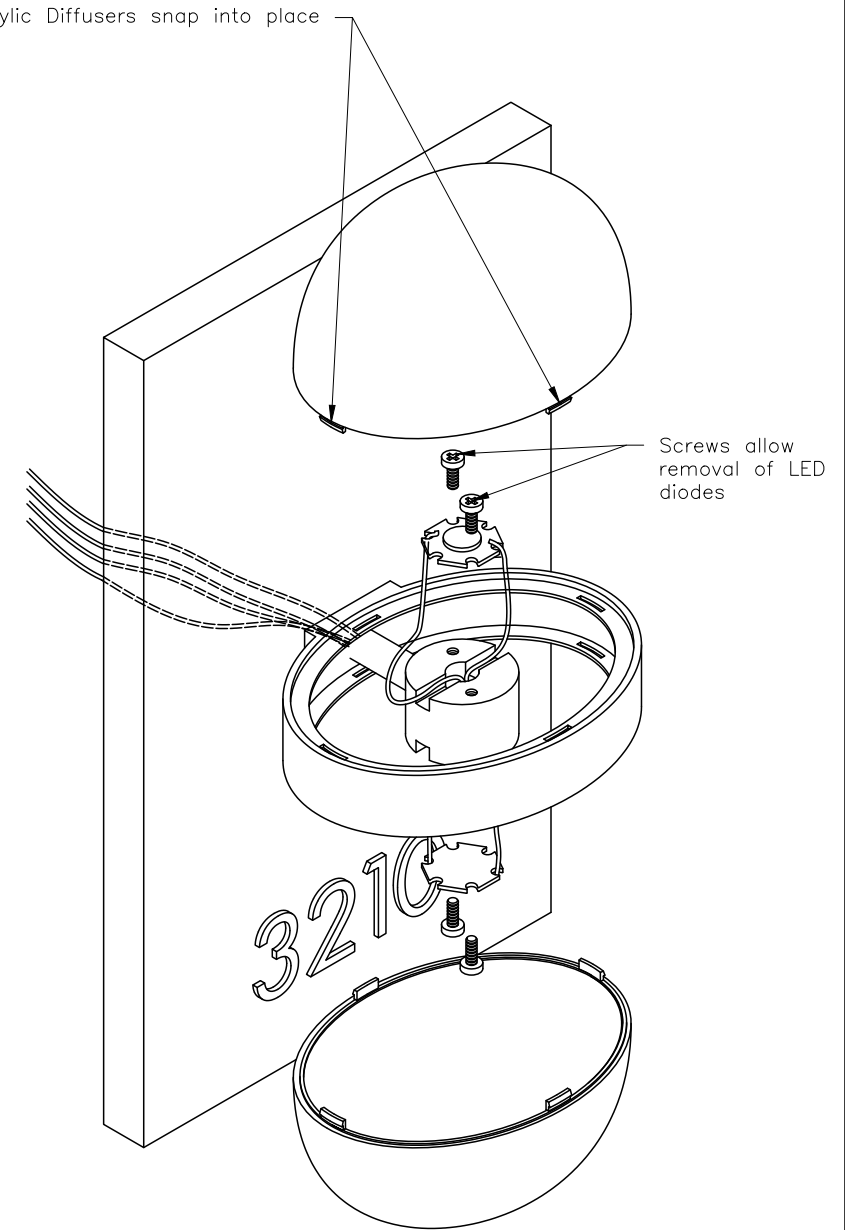

# SPECIFICATIONS

**MOUNTING** SURFACE MOUNT WALL SCONCE; 4" OCTAGONAL JUNCTION BOX (BY OTHERS)  
**SIZE** 6" x 10" x 4" EXT, NOMINAL  
**FINISH** PLATED ANTIQUE BRASS, PER SAMPLE  
**DIFFUSER** WHITE OPAL ACRYLIC  
**LED** 4W; 360 INITIAL LUMENS; 3000K CCT; 90 CRI  
**DRIVER** ELECTRONIC, 120v - 240v, NON-DIMMABLE  
 REMOTE MOUNTED IN JUNCTION BOX (BY OTHERS)\*\*  
**LISTING** NRTL LISTED DRY LOCATION

\*\*4" Octagonal Box Req'd.

Driver Dimensions:  
2-9/16" x 2-1/16" x 1-1/6" High

Approved Antique Brass Finish Sample

QTY (500)

Room number information to be provided to vendor.

REV.	BY	DATE	DESCRIPTION
4	MDT	Jul 9, 2021	Futura Font was Helvetica
3	MDT	Mar 22, 2021	Clarified finish as Plated Antique Brass
2	MDT	Jan 14, 2020	Now single screw mounting on bottom
1	MDT	Oct 28, 2020	Added Specifications