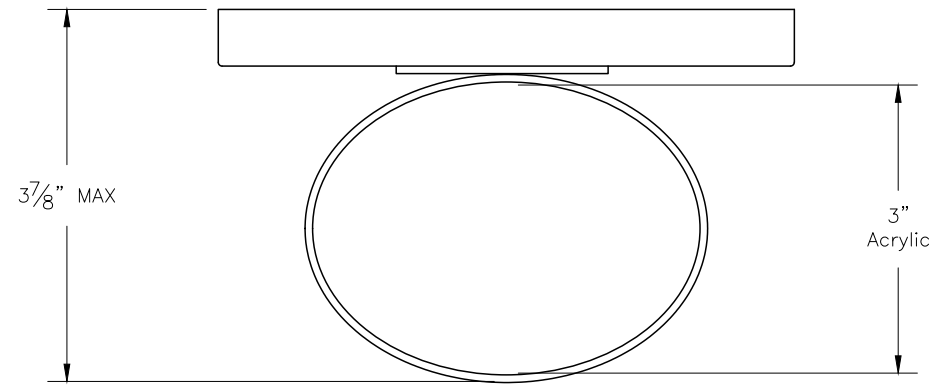

# SPECIFICATIONS

**MOUNTING** SURFACE MOUNT WALL SCONCE; 4" OCTAGONAL JUNCTION BOX (BY OTHERS)  
**SIZE** 6" x 10" x 4" EXT, NOMINAL  
**FINISH** PLATED ANTIQUE BRASS, PER SAMPLE  
**DIFFUSER** WHITE OPAL ACRYLIC  
**LED** 4W; 360 INITIAL LUMENS; 3000K CCT; 90 CRI  
**DRIVER** ELECTRONIC, 120v - 240v, NON-DIMMABLE  
 REMOTE MOUNTED IN JUNCTION BOX (BY OTHERS)\*\*  
**LISTING** NRTL LISTED DRY LOCATION

\*\*4" Octagonal Box Req'd.

Driver Dimensions:  
2-9/16" x 2-1/16" x 1-1/6" High

Approved Antique Brass Finish Sample

QTY (500)

Room number information to be provided to vendor.

REV.	BY	DATE	DESCRIPTION
4	MDT	Jul 9, 2021	Futura Font was Helvetica
3	MDT	Mar 22, 2021	Clarified finish as Plated Antique Brass
2	MDT	Jan 14, 2020	Now single screw mounting on bottom
1	MDT	Oct 28, 2020	Added Specifications