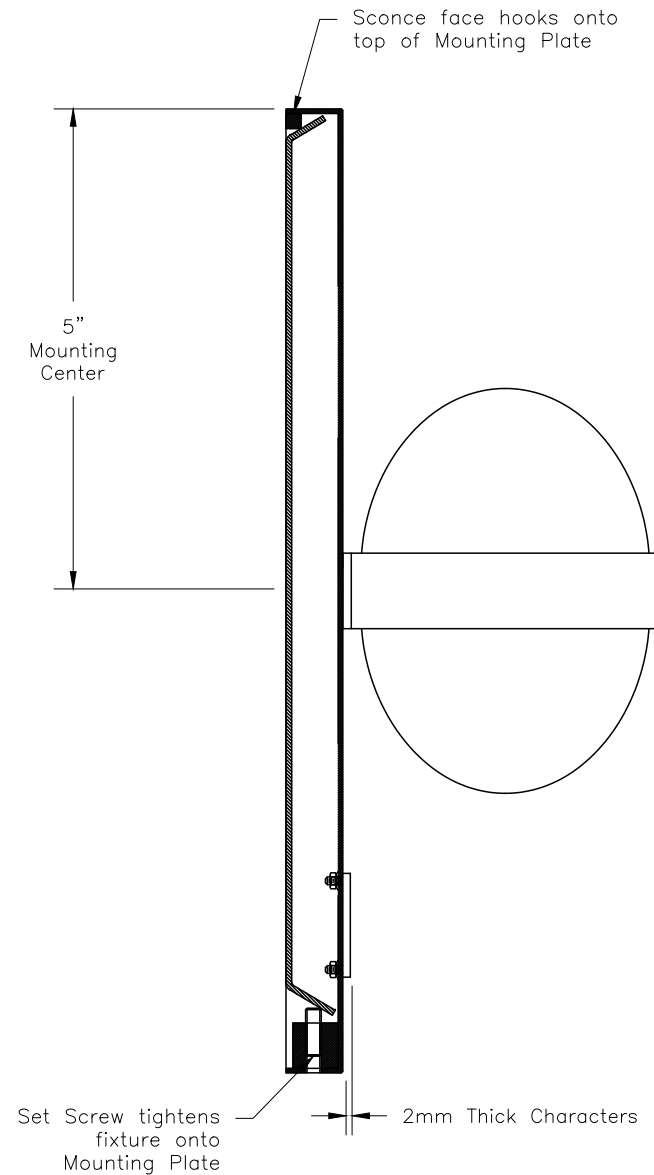

# SPECIFICATIONS

**MOUNTING** SURFACE MOUNT WALL SCONCE; 4" OCTAGONAL JUNCTION BOX (BY OTHERS)  
**SIZE** 6" x 10" x 4" EXT, NOMINAL  
**FINISH** PLATED ANTIQUE BRASS, PER SAMPLE  
**DIFFUSER** WHITE OPAL ACRYLIC  
**LED** 4W; 360 INITIAL LUMENS; 3000K CCT; 90 CRI  
**DRIVER** ELECTRONIC, 120v - 240v, NON-DIMMABLE  
 REMOTE MOUNTED IN JUNCTION BOX (BY OTHERS)\*\*  
**LISTING** NRTL LISTED DRY LOCATION

\*\*4" Octagonal Box Req'd.

Driver Dimensions:  
2-9/16" x 2-1/16" x 1-1/6" High

Approved Antique Brass Finish Sample

QTY (500)

Room number information to be provided to vendor.

REV.	BY	DATE	DESCRIPTION
4	MDT	Jul 9, 2021	Futura Font was Helvetica
3	MDT	Mar 22, 2021	Clarified finish as Plated Antique Brass
2	MDT	Jan 14, 2020	Now single screw mounting on bottom
1	MDT	Oct 28, 2020	Added Specifications