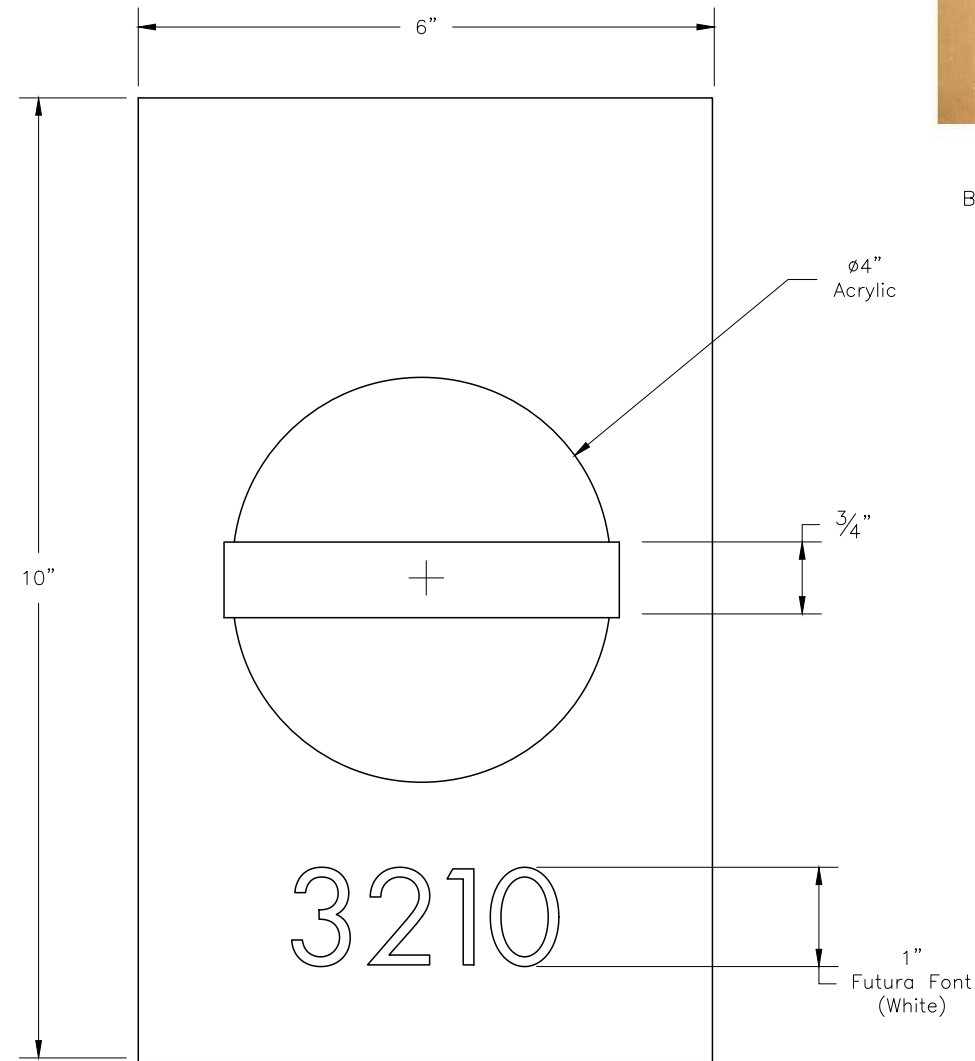

# SPECIFICATIONS

**MOUNTING** SURFACE MOUNT WALL SCONCE; 4" OCTAGONAL JUNCTION BOX (BY OTHERS)  
**SIZE** 6" x 10" x 4" EXT, NOMINAL  
**FINISH** PLATED ANTIQUE BRASS, PER SAMPLE  
**DIFFUSER** WHITE OPAL ACRYLIC  
**LED** 4W; 360 INITIAL LUMENS; 3000K CCT; 90 CRI  
**DRIVER** ELECTRONIC, 120v - 240v, NON-DIMMABLE  
 REMOTE MOUNTED IN JUNCTION BOX (BY OTHERS)\*\*  
**LISTING** NRTL LISTED DRY LOCATION

\*\*4" Octagonal Box Req'd.

Driver Dimensions:  
2-9/16" x 2-1/16" x 1-1/6" High

Approved Antique Brass Finish Sample

QTY (500)

Room number information to be provided to vendor.

REV.	BY	DATE	DESCRIPTION
4	MDT	Jul 9, 2021	Futura Font was Helvetica
3	MDT	Mar 22, 2021	Clarified finish as Plated Antique Brass
2	MDT	Jan 14, 2020	Now single screw mounting on bottom
1	MDT	Oct 28, 2020	Added Specifications